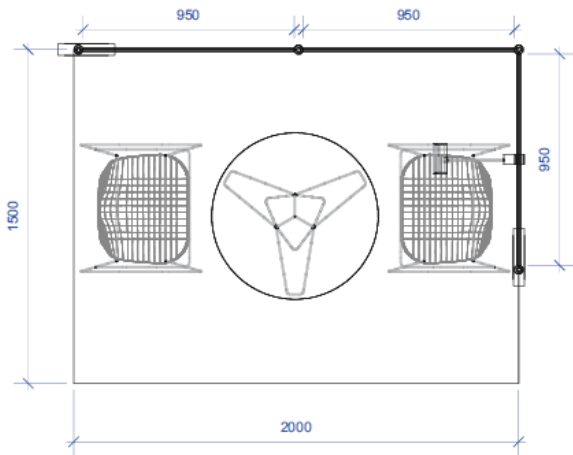

Exhibition stand | \$2,500 + GST

Exhibition stand (1m wide) | \$1,500 + GST