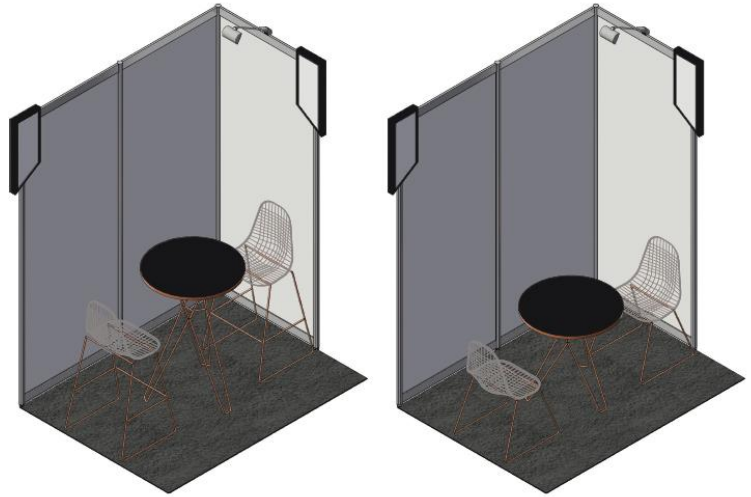

Exhibition stand | \$2,500 + GST

Exhibition stand (1m wide) | \$1,500 + GST