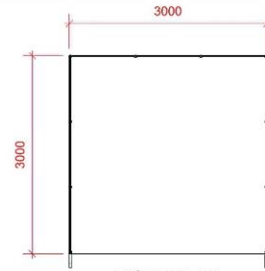

NATIONAL **RURAL**
HEALTH CONFERENCE 2022

Shaping the future of rural health
Mā mua ka kite a muri, mā muri ka ora a mua
8 – 9 April, Christchurch

3m x 3m STAND

TOP VIEW

ISOMETRIC VIEW